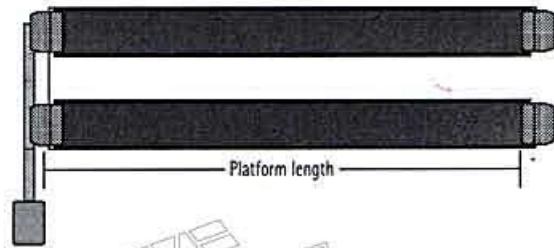

Heavy truck lifts - from 10 to 45 tons

Servicing heavy vehicles
requires reliable and comfortable
equipment:

With our heavy truck lifts
you manage to leave
the pit behind.

NUSSBAUM
AUTOMOTIVE LIFTS

Easy access. ergonomic working

- Minimum construction height
- Inground installation for space saving
- Crossing in any direction with maximum load

Technical Data

	UNI-Lift 10000	UNI-Lift 15000	UNI-Lift 25000	UNI-Lift 35000	UNI-Lift 45000
Capacity kg	10000	15000	25000	35000	45000
Platform length*mm	7500	8500	9000	10000	16000
Construction height mm	220	220	380	380	380
Lifting height mm	1770	1770	1930	1930	1930
Lifting time sec.	45	45	60	82	102
Motor kW	7,5	7,5	11,0	11,0	11,0