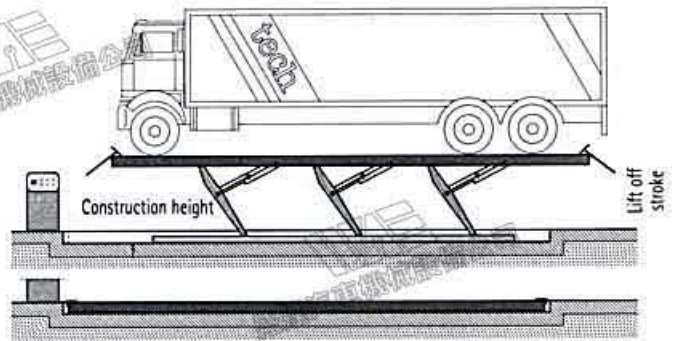

Heavy truck lifts - from 10 to 45 tons

Servicing heavy vehicles
requires reliable and comfortable
equipment:

With our heavy truck lifts
you manage to leave
the pit behind.

NUSSBAUM
AUTOMOTIVE LIFTS

Easy access. ergonomic working

- Minimum construction height
- Inground installation for space saving
- Crossing in any direction with maximum load

Technical Data

	UNI-Lift 10000	UNI-Lift 15000	UNI-Lift 25000	UNI-Lift 35000	UNI-Lift 45000
Capacity kg	10000	15000	25000	35000	45000
Platform length*mm	7500	8500	9000	10000	16000
Construction height mm	220	220	380	380	380
Lifting height mm	1770	1770	1930	1930	1930
Lifting time sec.	45	45	60	82	102
Motor kW	7,5	7,5	11,0	11,0	11,0